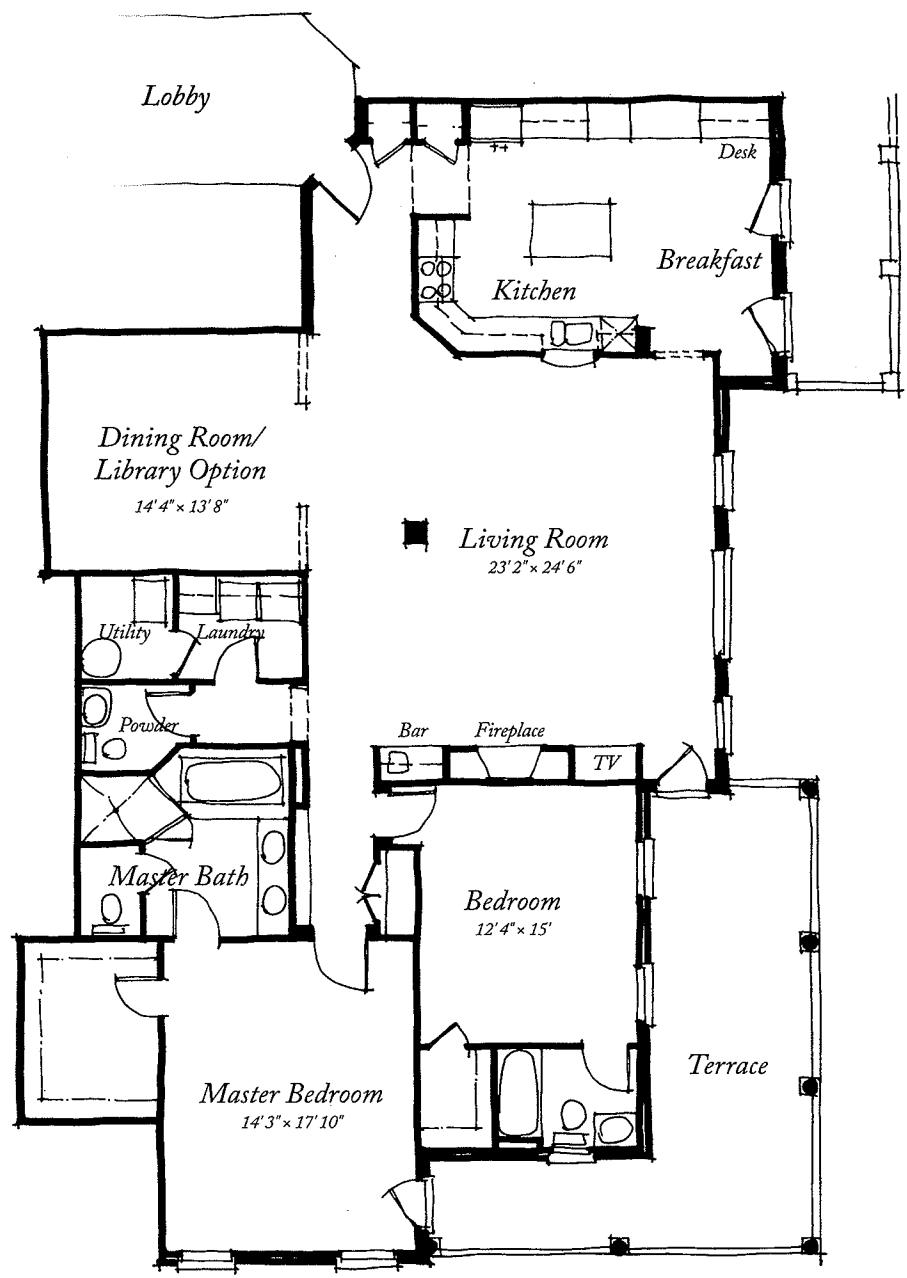

BUILDING ONE
UNIT *C*

2,228 square feet

WHITE GABLES
ALBEMARLE COUNTY, VIRGINIA