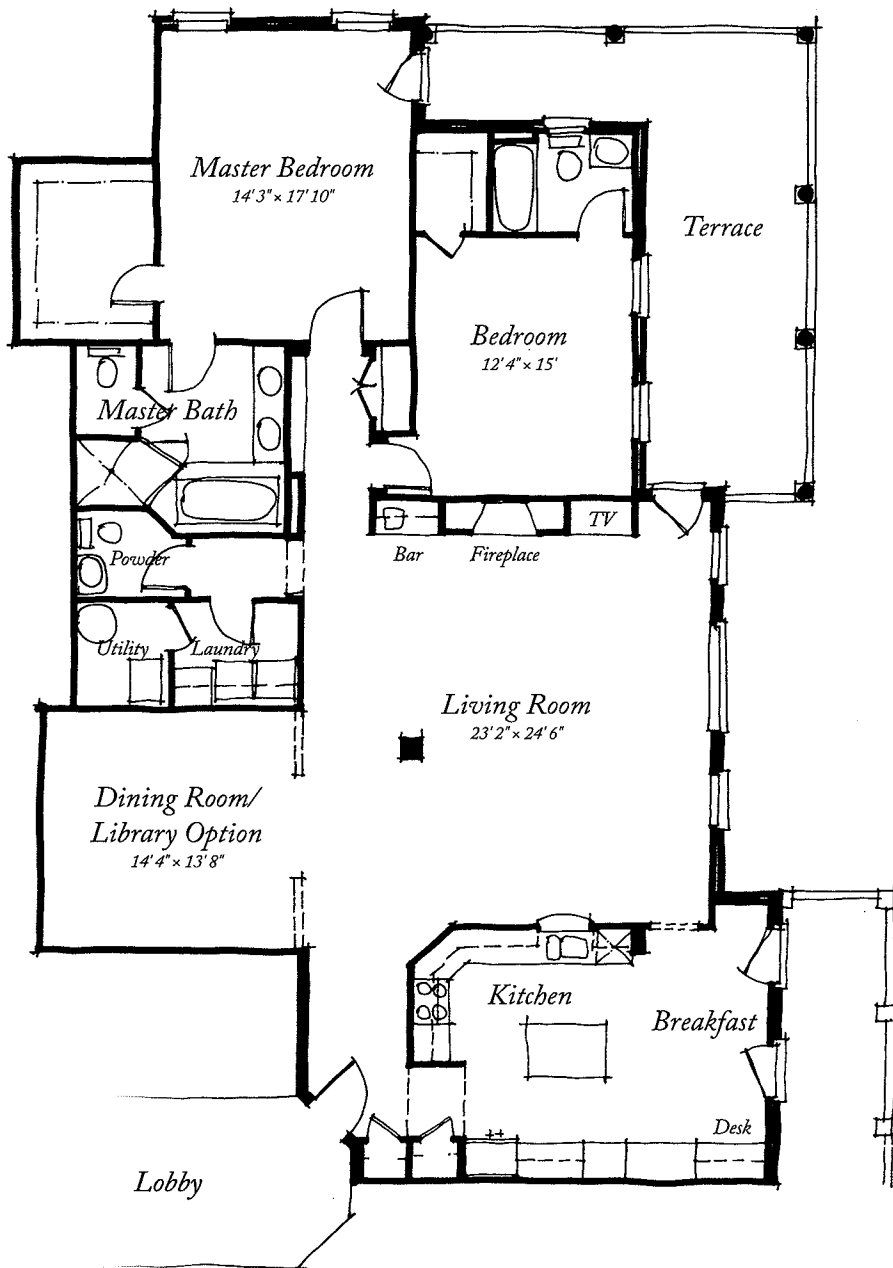

BUILDING ONE  
UNIT *B*

2,227 square feet

**WHITE GABLES**  
ALBEMARLE COUNTY, VIRGINIA