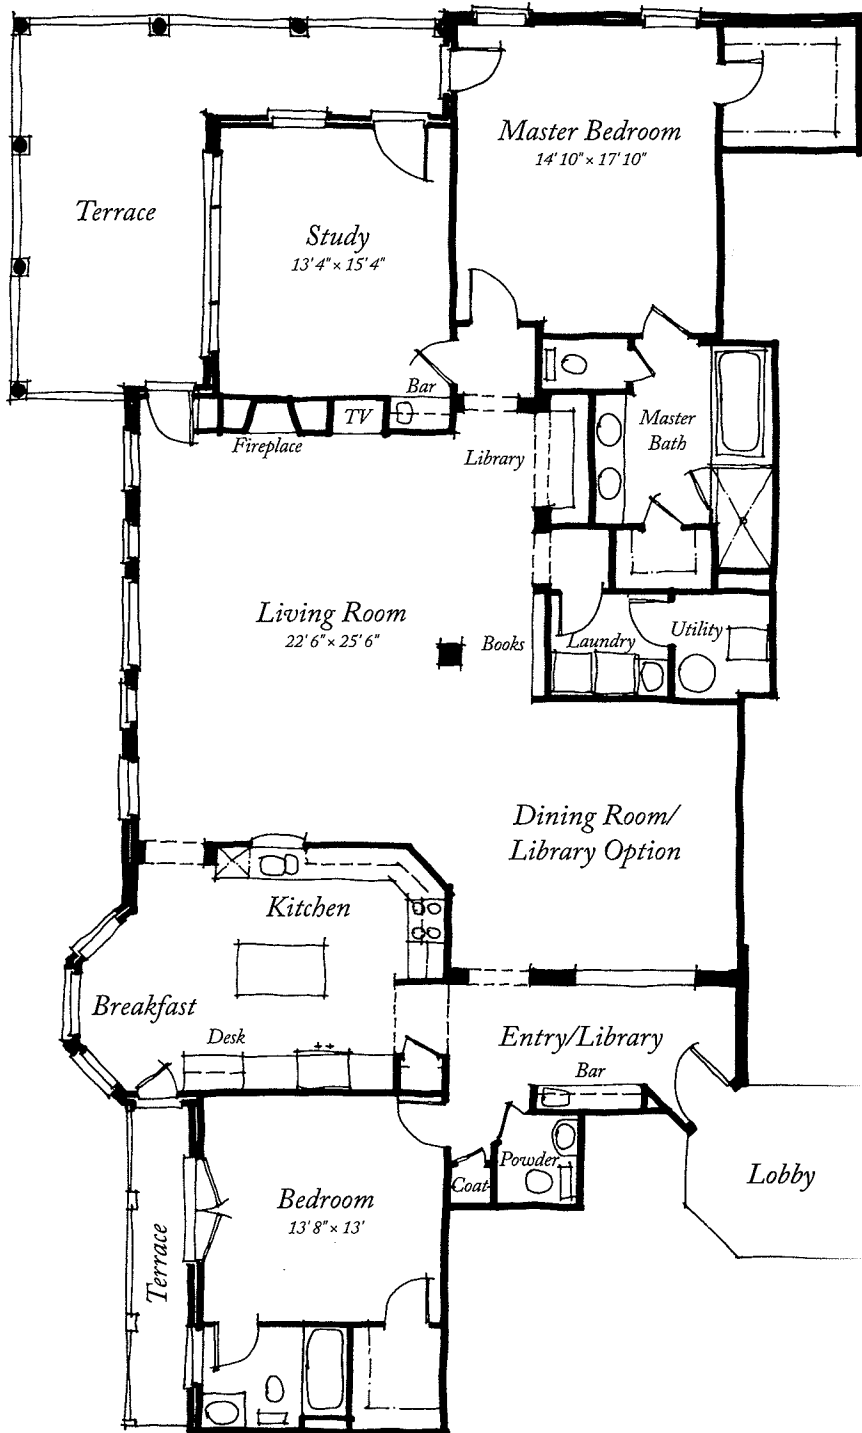

BUILDING ONE
UNIT *A*

2,542 square feet

WHITE GABLES
ALBEMARLE COUNTY, VIRGINIA