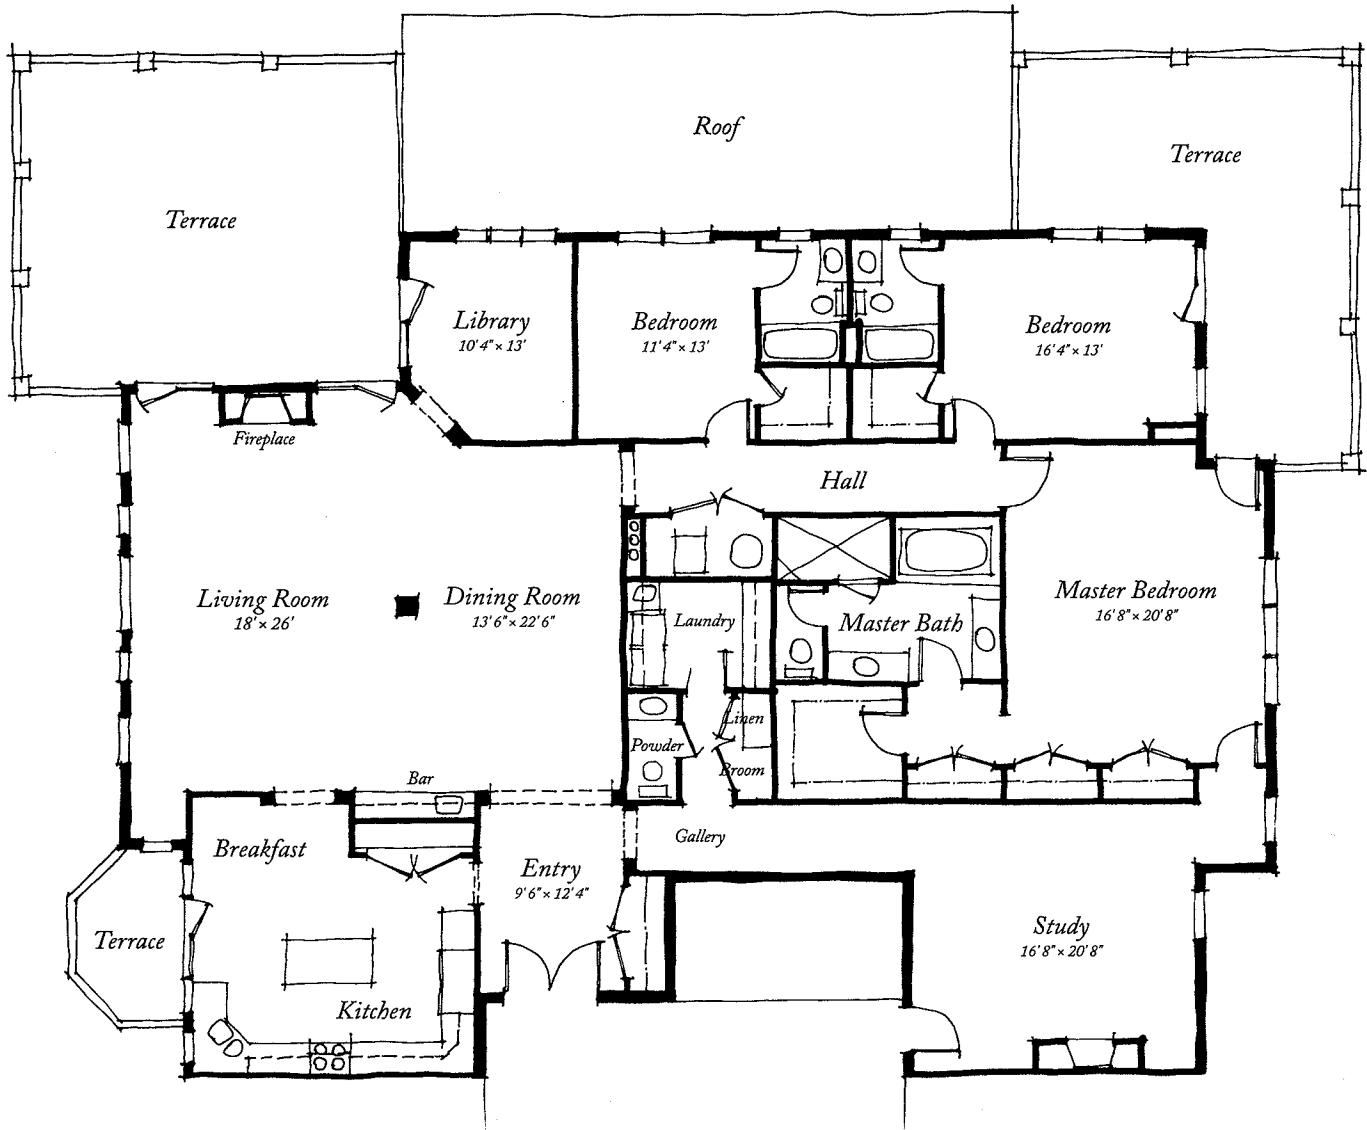

BUILDING ONE

PENTHOUSE 'A&B

3,492 square feet

Double door entry to foyer.

Three bedrooms, three full baths,  
and a powder room.

Master retreat includes four wardrobes, a luxurious  
master bath with oversized walk-in shower, jetted  
tub and double vanity with 34" high cabinet height.

Two terraces with access through library,  
living room and master retreat study.

**WHITE GABLES**  
ALBEMARLE COUNTY, VIRGINIA