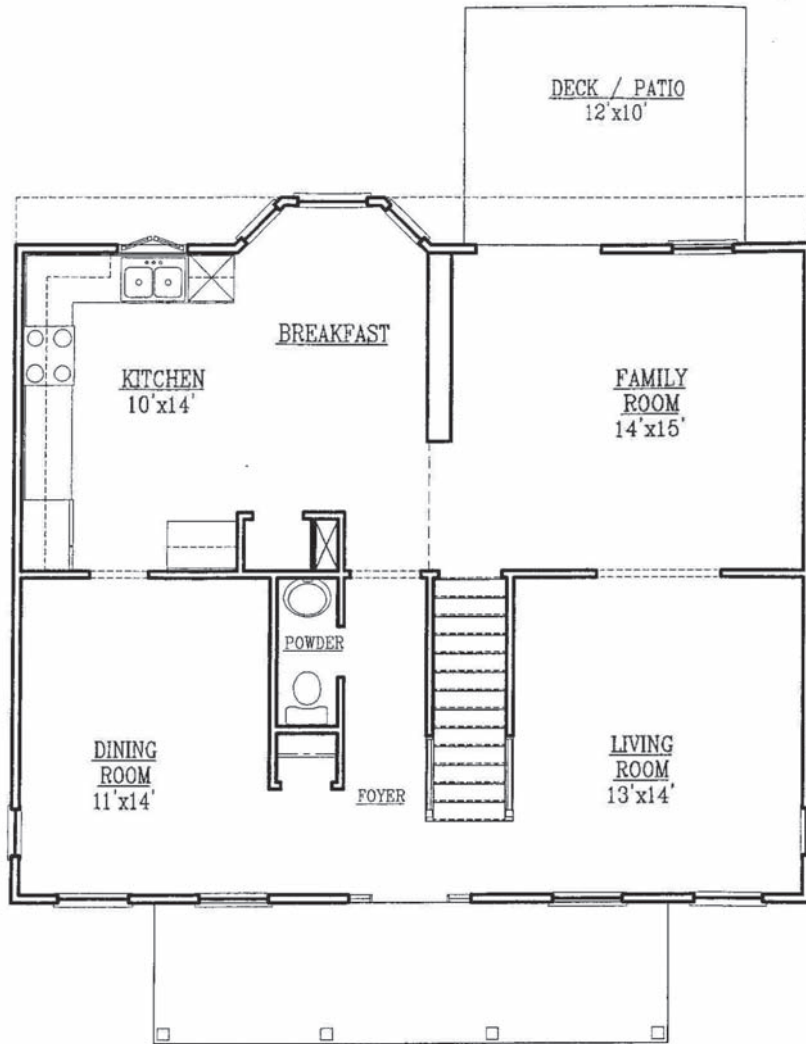

THE SALEM II

THIS LOVELY HOME FEATURES:

1970 Finished Square Feet

4 Bedrooms and 2.5 Baths

Three-piece Crown Molding in Living Room,
Dining Room, and Foyer (excluding Vaulted areas)

Hardwood Flooring in Formal Areas

Chair rail in Dining Room

Cultured Marble in Baths

Pedestal Sink in Powder Room

Medicine Cabinets in Full Baths

Shelving in Closets

EXCLUSIVELY BUILT
BY HAUSER HOMES

PATSY STRONG
434-996-4606

*FOR THOSE WITH A PASSION
FOR NATURE AND FINE CRAFTSMANSHIP...*

A HOME NEAR THE MOUNTAINSIDE - A SANCTUARY FOR THE SENSES

FIRST FLOOR

SECOND FLOOR