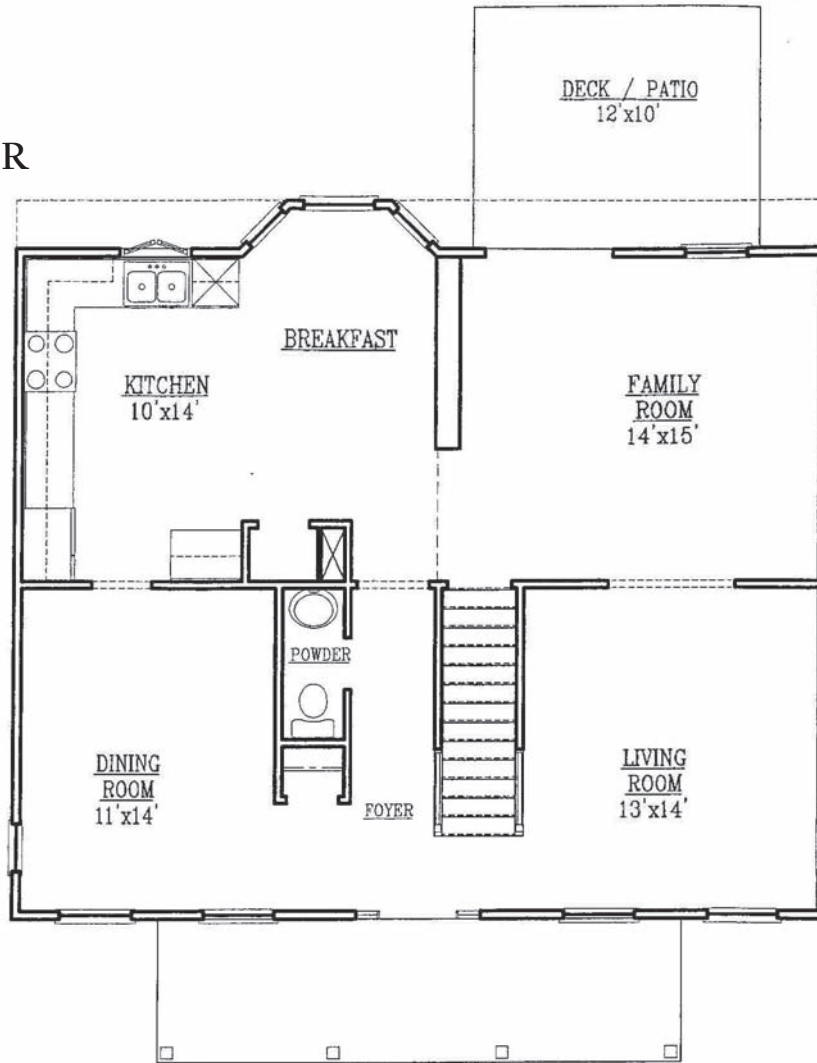

THE SALEM I

THIS LOVELY HOME FEATURES:

1955 Finished Square Feet

4 Bedrooms and 2.5 Baths

Three-piece Crown Molding in Living Room,
Dining Room, and Foyer (excluding Vaulted areas)

Hardwood Flooring in Formal Areas

Chair rail in Dining Room

Cultured Marble in Baths

Pedestal Sink in Powder Room

Medicine Cabinets in Full Baths

Shelving in Closets

EXCLUSIVELY BUILT
BY HAUSER HOMES

PATSY STRONG
434-996-4606

*FOR THOSE WITH A PASSION
FOR NATURE AND FINE CRAFTSMANSHIP...*

A HOME NEAR THE MOUNTAINSIDE - A SANCTUARY FOR THE SENSES

FIRST FLOOR

SECOND FLOOR