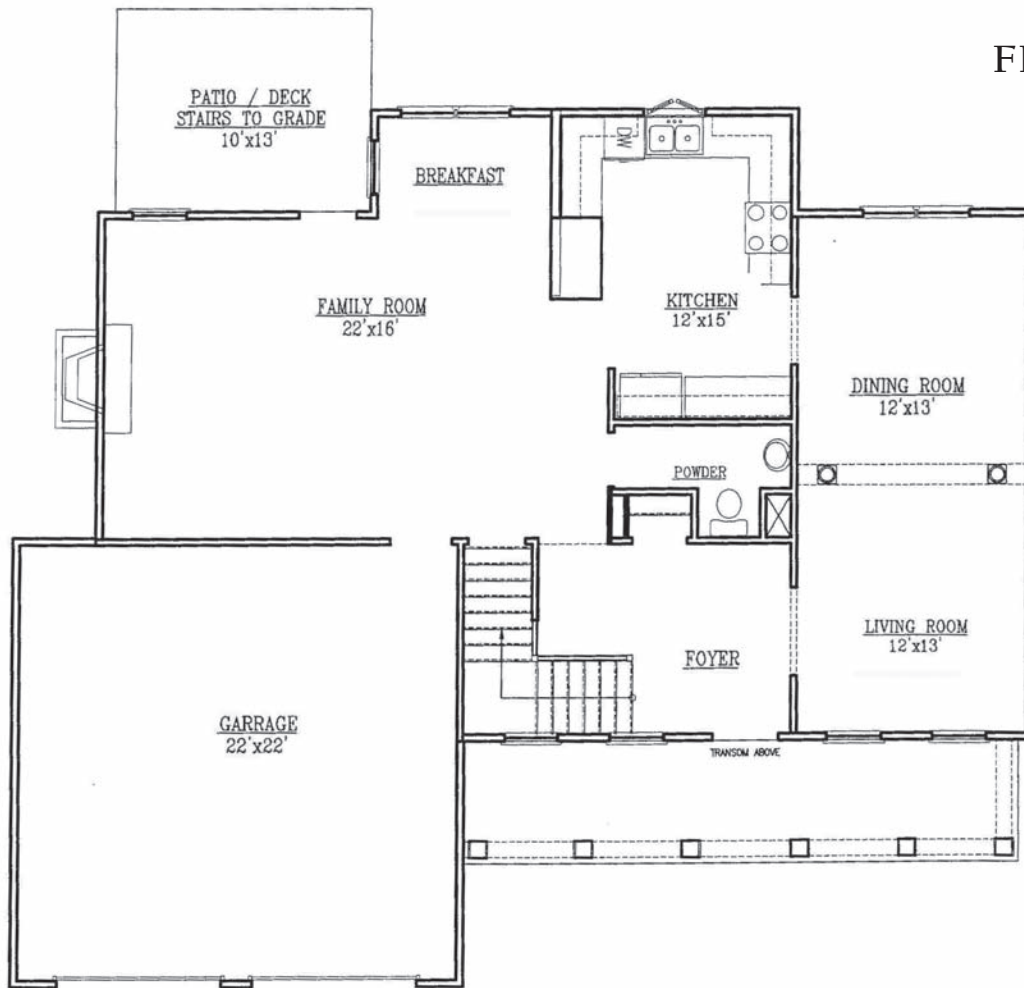

THE JAMES II

THIS LOVELY HOME FEATURES:

2240 Finished Square Feet

4 Bedrooms and 2.5 Baths

Three-piece Crown Molding in Living Room,
Dining Room, and Foyer (excluding Vaulted areas)

Hardwood Flooring in Formal Areas

Chair rail in Dining Room

Cultured Marble in Baths

Pedestal Sink in Powder Room

Medicine Cabinets in Full Baths

Shelving in Closets

EXCLUSIVELY BUILT
BY HAUSER HOMES

PATSY STRONG
434-996-4606

*FOR THOSE WITH A PASSION
FOR NATURE AND FINE CRAFTSMANSHIP...*

A HOME NEAR THE MOUNTAINSIDE - A SANCTUARY FOR THE SENSES

FIRST FLOOR

SECOND FLOOR