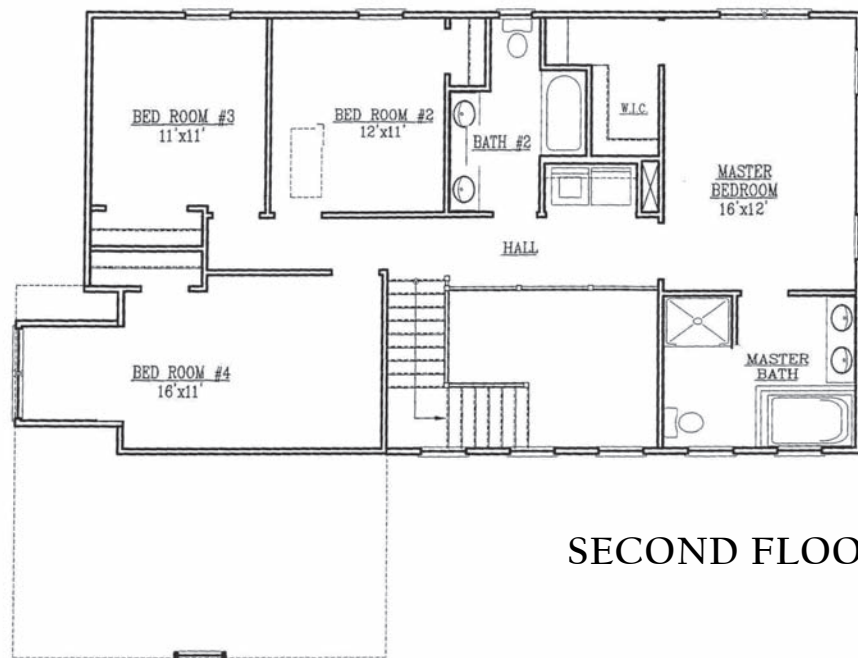

FIRST FLOOR

SECOND FLOOR