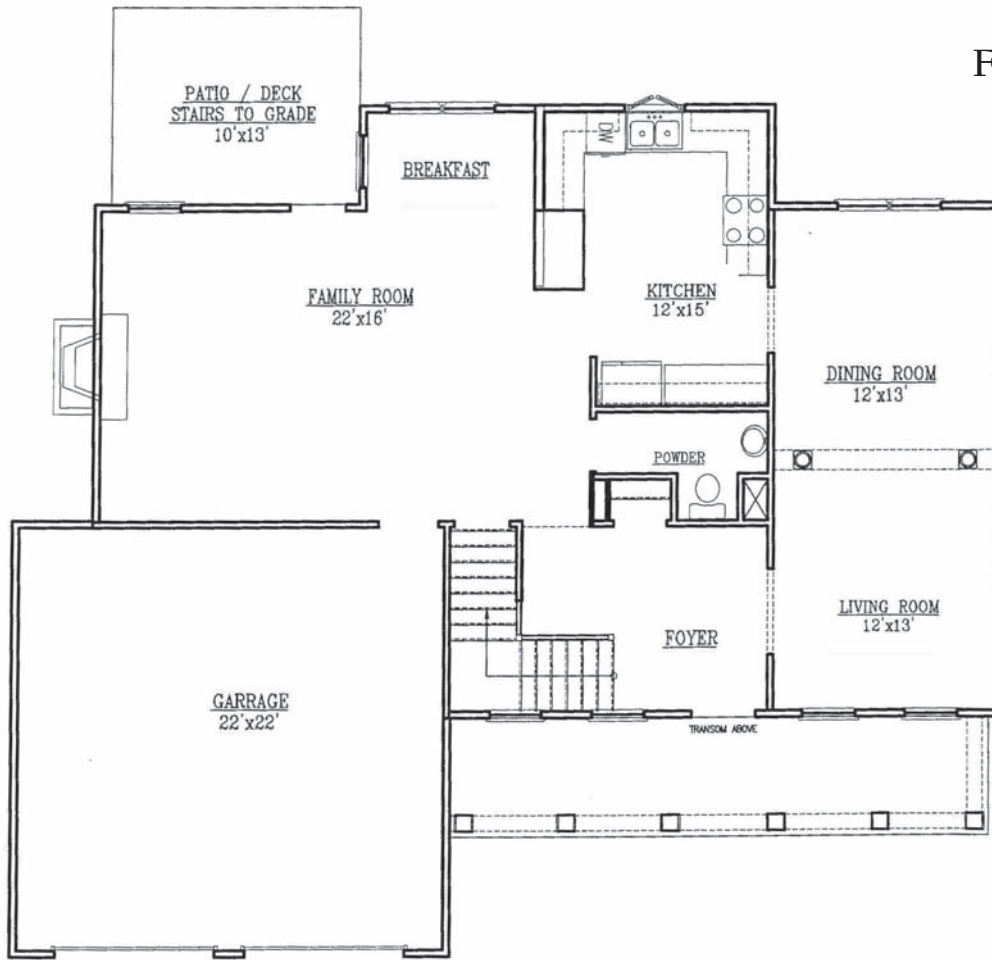

THE JAMES I

THIS LOVELY HOME FEATURES:

2190 Finished Square Feet

4 Bedrooms and 2.5 Baths

Three-piece Crown Molding in Living Room,
Dining Room, and Foyer (excluding Vaulted areas)

Hardwood Flooring in Formal Areas

Chair rail in Dining Room

Cultured Marble in Baths

Pedestal Sink in Powder Room

Medicine Cabinets in Full Baths

Shelving in Closets

EXCLUSIVELY BUILT
BY HAUSER HOMES

PATSY STRONG
434-996-4606

*FOR THOSE WITH A PASSION
FOR NATURE AND FINE CRAFTSMANSHIP...*

A HOME NEAR THE MOUNTAINSIDE - A SANCTUARY FOR THE SENSES

FIRST FLOOR

SECOND FLOOR

REALESTATEIII

The Best. One Home at a Time™

FINISHED SQUARE FEET: 2190