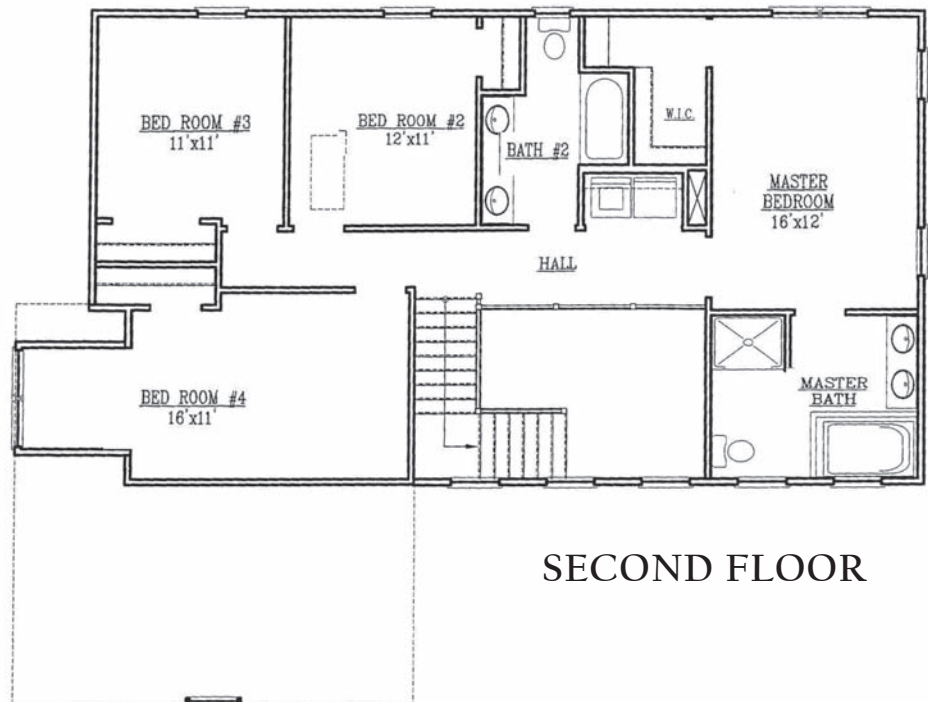

THE JAMES I

THIS LOVELY HOME FEATURES:

2190 Finished Square Feet

4 Bedrooms and 2.5 Baths

Three-piece Crown Molding in Living Room,
Dining Room, and Foyer (excluding Vaulted areas)

Hardwood Flooring in Formal Areas

Chair rail in Dining Room

Cultured Marble in Baths

Pedestal Sink in Powder Room

Medicine Cabinets in Full Baths

Shelving in Closets

EXCLUSIVELY BUILT
BY HAUSER HOMES

PATSY STRONG
434-996-4606

*FOR THOSE WITH A PASSION
FOR NATURE AND FINE CRAFTSMANSHIP...*

A HOME NEAR THE MOUNTAINSIDE - A SANCTUARY FOR THE SENSES

FIRST FLOOR

SECOND FLOOR

REALESTATEIII

The Best. One Home at a Time™

FINISHED SQUARE FEET: 2190