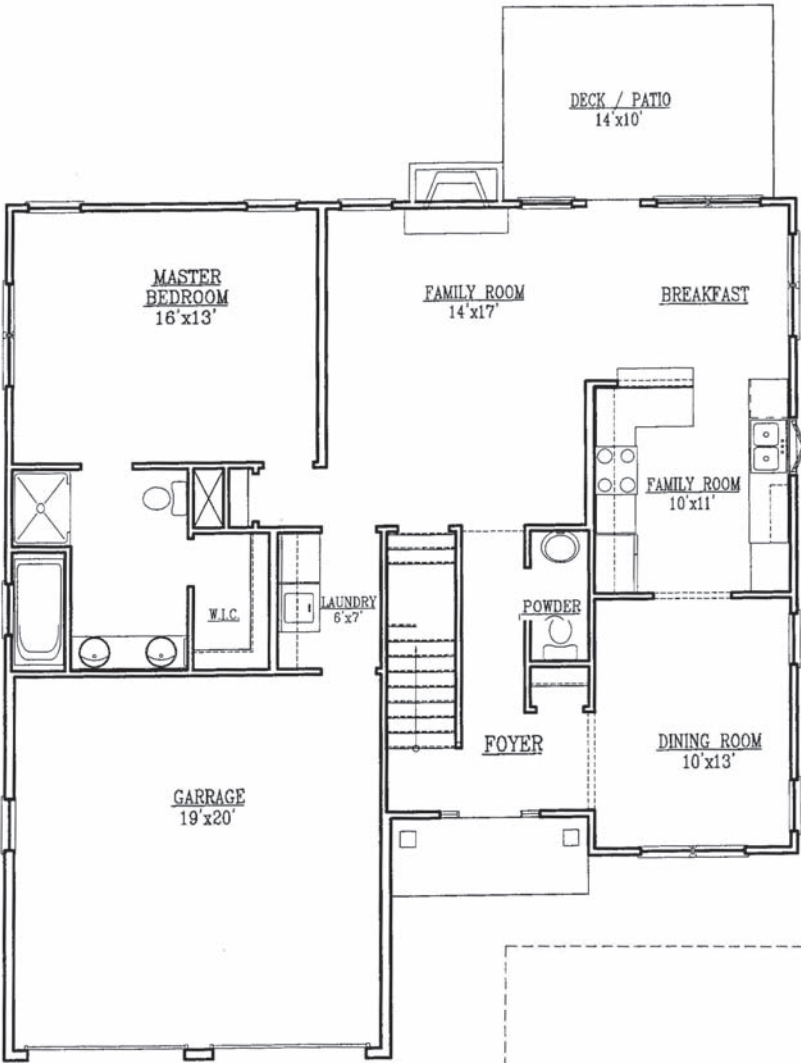

## *THE COLLINGTON II*

### THIS LOVELY HOME FEATURES:

1725 Finished Square Feet

3 Bedrooms and 2.5 Baths

Three-piece Crown Molding in Living Room,  
Dining Room, and Foyer (excluding Vaulted areas)

Hardwood Flooring in Formal Areas

Chair rail in Dining Room

Cultured Marble in Baths

Pedestal Sink in Powder Room

Medicine Cabinets in Full Baths

Shelving in Closets

EXCLUSIVELY BUILT  
BY HAUSER HOMES

PATSY STRONG  
434-996-4606

*FOR THOSE WITH A PASSION  
FOR NATURE AND FINE CRAFTSMANSHIP...*

*A HOME NEAR THE MOUNTAINSIDE - A SANCTUARY FOR THE SENSES*

FIRST FLOOR

SECOND FLOOR