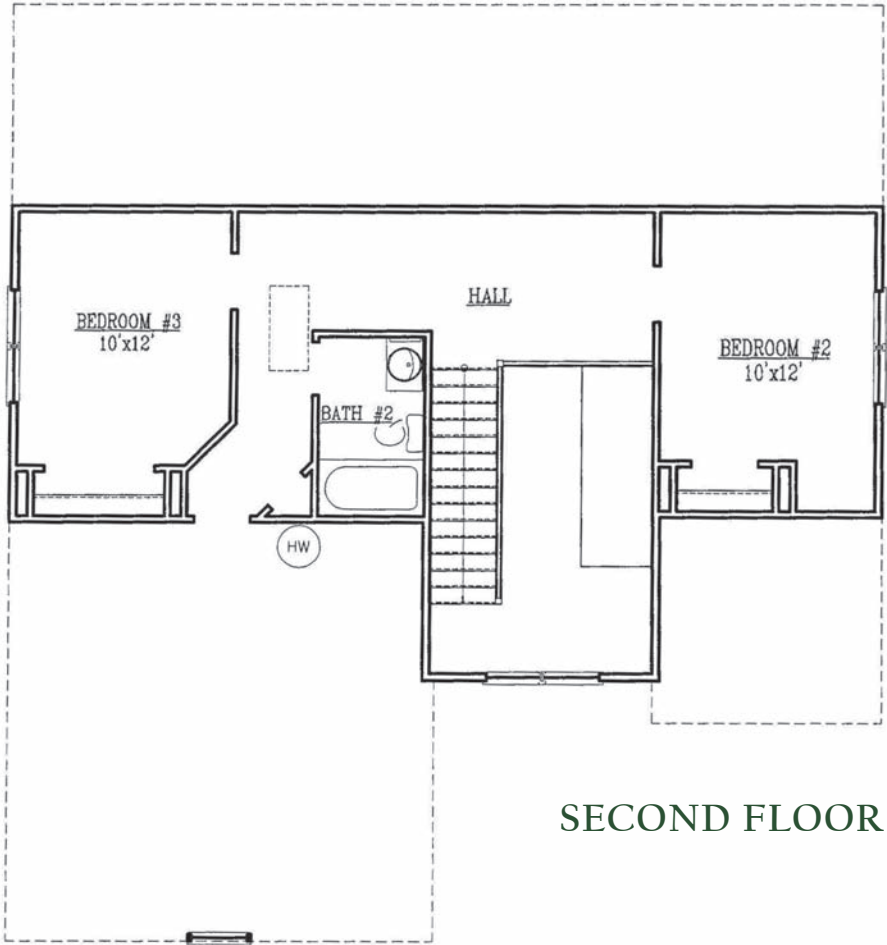

### THIS LOVELY HOME FEATURES:

1725 Finished Square Feet

3 Bedrooms and 2.5 Baths

Three-piece Crown Molding in Living Room,  
Dining Room, and Foyer (excluding Vaulted areas)

Hardwood Flooring in Formal Areas

Chair rail in Dining Room

Cultured Marble in Baths

Pedestal Sink in Powder Room

Medicine Cabinets in Full Baths

Shelving in Closets

EXCLUSIVELY BUILT  
BY HAUSER HOMES

PATSY STRONG  
434-996-4606

*FOR THOSE WITH A PASSION  
FOR NATURE AND FINE CRAFTSMANSHIP...*

*A HOME NEAR THE MOUNTAINSIDE - A SANCTUARY FOR THE SENSES*

FIRST FLOOR

SECOND FLOOR