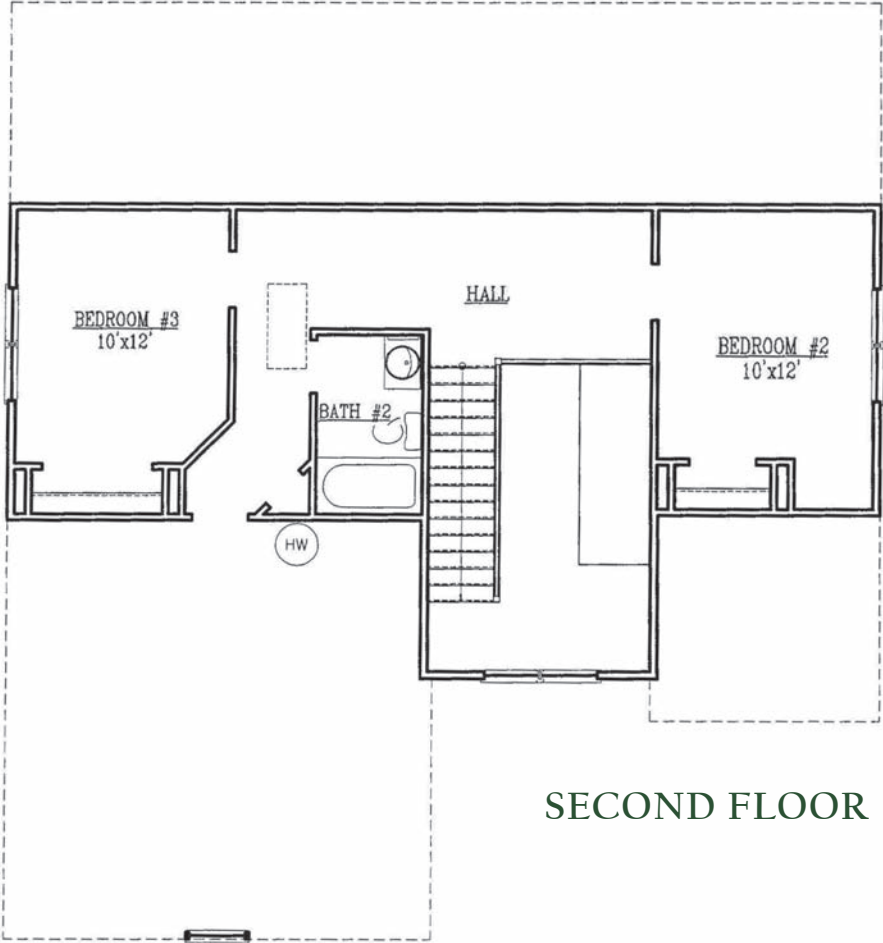

### THIS LOVELY HOME FEATURES:

1725 Finished Square Feet

3 Bedrooms and 2.5 Baths

Three-piece Crown Molding in Living Room,  
Dining Room, and Foyer (excluding Vaulted areas)

Hardwood Flooring in Formal Areas

Chair rail in Dining Room

Cultured Marble in Baths

Pedestal Sink in Powder Room

Medicine Cabinets in Full Baths

Shelving in Closets

EXCLUSIVELY BUILT  
BY HAUSER HOMES

PATSY STRONG  
434-996-4606

*FOR THOSE WITH A PASSION  
FOR NATURE AND FINE CRAFTSMANSHIP...*

*A HOME NEAR THE MOUNTAINSIDE - A SANCTUARY FOR THE SENSES*

FIRST FLOOR

SECOND FLOOR