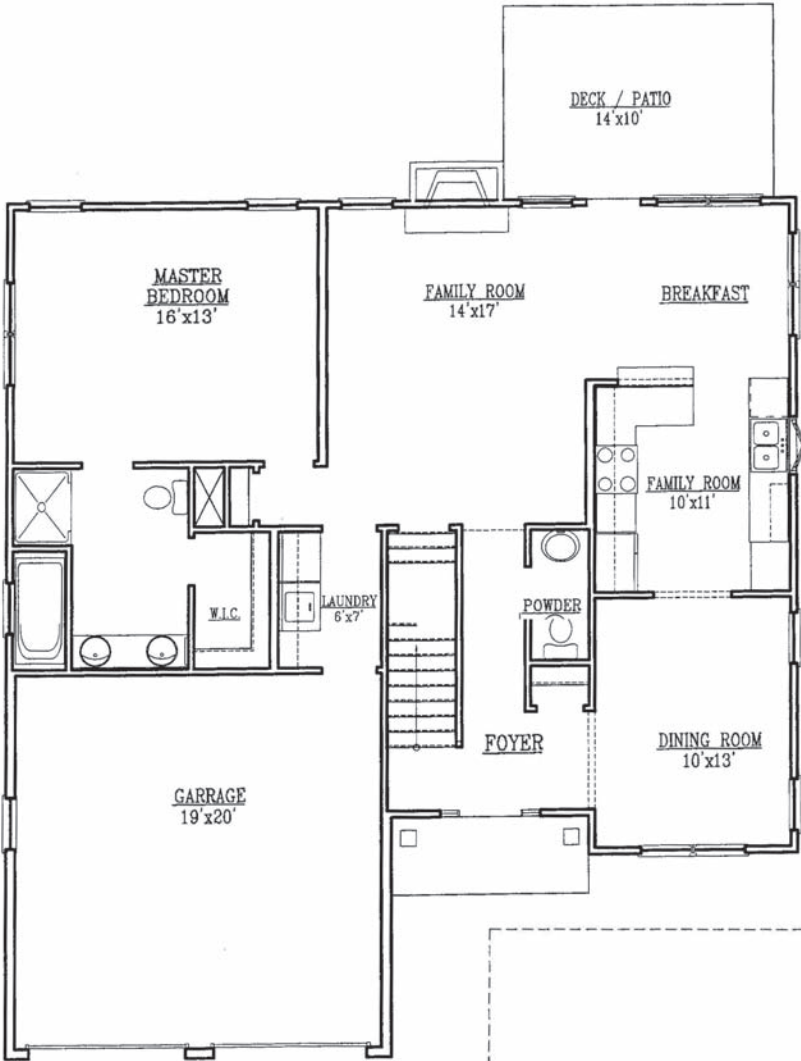

## *THE COLLINGTON I*

### THIS LOVELY HOME FEATURES:

1725 Finished Square Feet

3 Bedrooms and 2.5 Baths

Three-piece Crown Molding in Living Room,  
Dining Room, and Foyer (excluding Vaulted areas)

Hardwood Flooring in Formal Areas

Chair rail in Dining Room

Cultured Marble in Baths

Pedestal Sink in Powder Room

Medicine Cabinets in Full Baths

Shelving in Closets

EXCLUSIVELY BUILT  
BY HAUSER HOMES

PATSY STRONG  
434-996-4606

*FOR THOSE WITH A PASSION  
FOR NATURE AND FINE CRAFTSMANSHIP...*

*A HOME NEAR THE MOUNTAINSIDE - A SANCTUARY FOR THE SENSES*

FIRST FLOOR

SECOND FLOOR