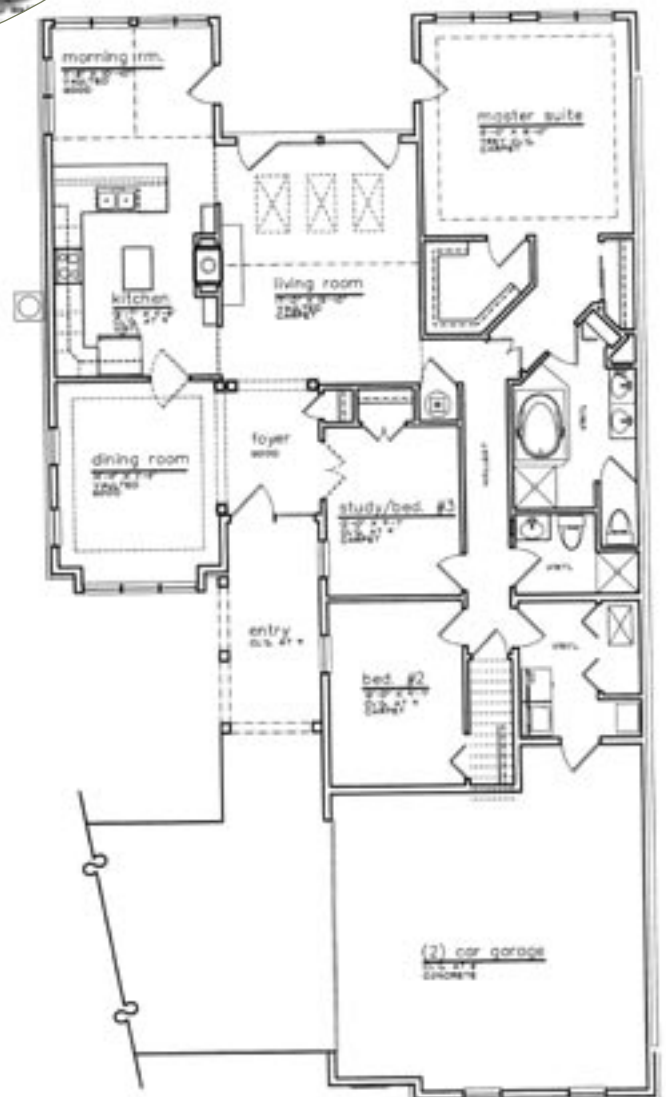

The VILLAGE At Highlands

The Canterbury

Built by:

Craig Builders

3 Bedrooms

2 Baths

2 Car Garage

1867 Square Feet